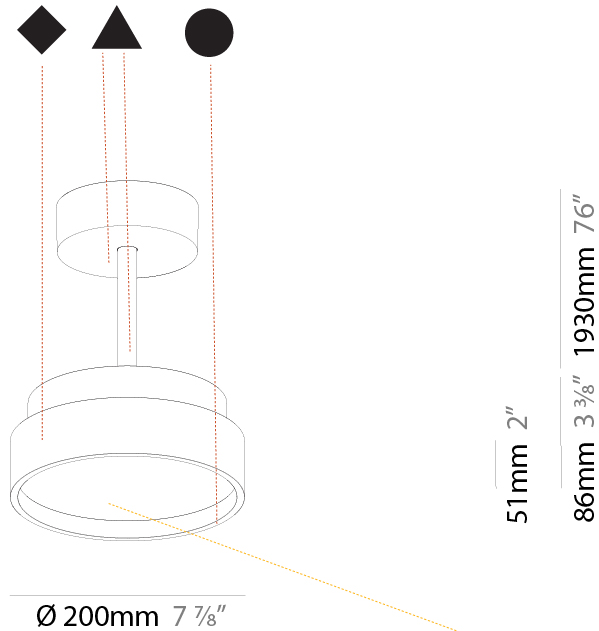

GENERAL

Series: Sign Diva Tube
Subseries: Sign Diva Tube Korona
Brand: Prolicht
Division: Architectural
Mounting Type: Suspension
Mounting Location: Ceiling
Subcategory: Pendant

PHYSICAL

Shape: Round
Diameter (mm): 200
Diameter (in): 7 7/8
Height (mm): 86
Height (in): 3 3/8
Max. Overall Height (mm): 2016
Max. Overall Height (in): 79 3/8
Light Distribution: Direct
Weight (kg): 1.789
Weight (lbs): 3.944
Diffuser: PMMA - Opal / Micro-Prism / Sparkling Secret / Vintage Industrial
Fixture Finish: SSR / BKV / CWI / CRY / HAB / UFT / ITA / RUA / FTG / MYG / LOD / PUS / FRO / FUP / KIA / POP / BLS / SPG / MEY / GOH / GUM / CHC / COM / ABZ / JAG / OBR / MOS / ROR
Fixture Material: Extruded Aluminum / Steel

ELECTRICAL

Lamp Type: LED (Zhaga Standard)
Input Wattage (W): 10
Dimming: Tri-Mode (Non-Dimming and Phase Dimming (120Vac only) and 0-10V Dimming)
Driver Included: Yes
Driver Location: Integrated
Driver Type: Constant Current - Universal
Driver Class: Class 2
Input Voltage (V): 120 - 277
Constant Current (MA): 350

LED

Color Temperature (°K): 2700 / 3000 / 3500 / 4000
Max. Delivered Lumen (lm): 836 / 895 / 903 / 921
Nominal Lumen (lm): 1280 / 1370 / 1382 / 1410
CRI: >90 CRI
Lamp Life (hrs): 50000

OPTICAL

RATINGS AND CERTIFICATIONS

Certified By: Certified for North American Standards
IP rating: IP20

A

D