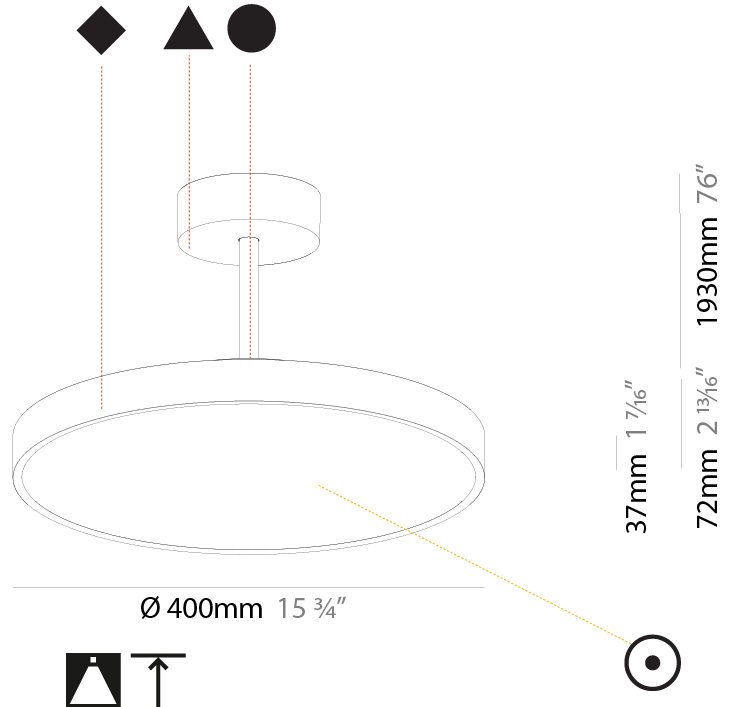

GENERAL

Series: Sign Diva Tube
Subseries: Sign Diva Tube
Brand: Prolicht
Division: Architectural
Mounting Type: Suspension
Mounting Location: Ceiling
Subcategory: Pendant

PHYSICAL

Shape: Round
Diameter (mm): 400
Diameter (in): 15 3/4
Height (mm): 72
Height (in): 2 13/16
Max. Overall Height (mm): 2002
Max. Overall Height (in): 78 13/16
Light Distribution: Direct
Weight (kg): 2.888
Weight (lbs): 6.366
Diffuser: PMMA - Opal / Micro-Prism / Sparkling Secret / Vintage Industrial
Fixture Finish: SSR / BKV / CWI / CRY / HAB / UFT / ITA / RUA / FTG / MYG / LOD / PUS / FRO / FUP / KIA / POP / BLS / SPG / MEY / GOH / GUM / CHC / COM / ABZ / JAG / OBR / MOS / ROR
Fixture Material: Extruded Aluminum / Steel

ELECTRICAL

Lamp Type: LED (Zhaga Standard)
Input Wattage (W): 17
Total Output Wattage (W): 16
Dimming: Tri-Mode (Non-Dimming and Phase Dimming (120Vac only) and 0-10V Dimming)
Driver Included: Yes
Driver Location: Integrated
Driver Type: Constant Current - Universal
Driver Class: Class 2
Input Voltage (V): 120 - 277
Constant Current (mA): 500

LED

Color Temperature (*K): 2700 / 3000 / 3500 / 4000
Max. Delivered Lumen (lm): 1807 / 1943 / 1951 / 1991
Nominal Lumen (lm): 2250 / 2450 / 2430 / 2480
CRI: >90 CRI
Lamp Life (hrs): 50000

OPTICAL

RATINGS AND CERTIFICATIONS

Certified By: Certified for North American Standards
IP rating: IP20